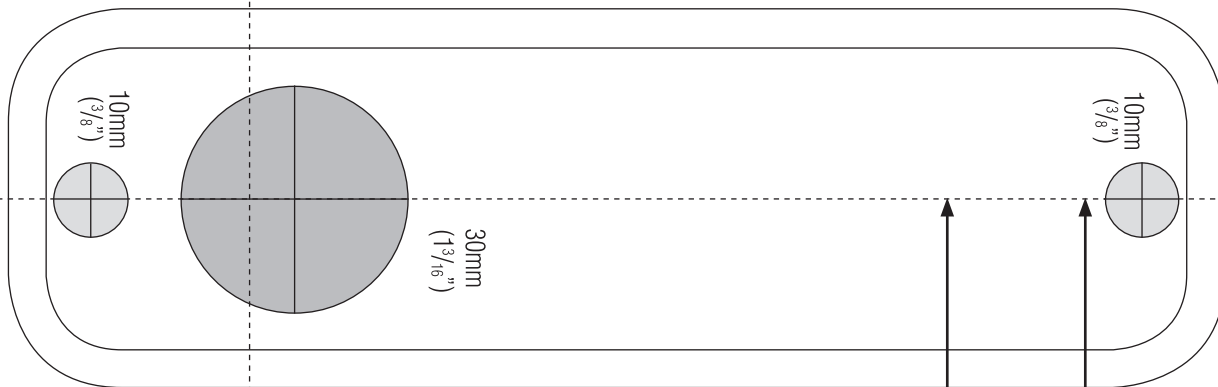

# CL410/415 INSTALLATION TEMPLATE

Centre line  
of latch

Fold along the door edge