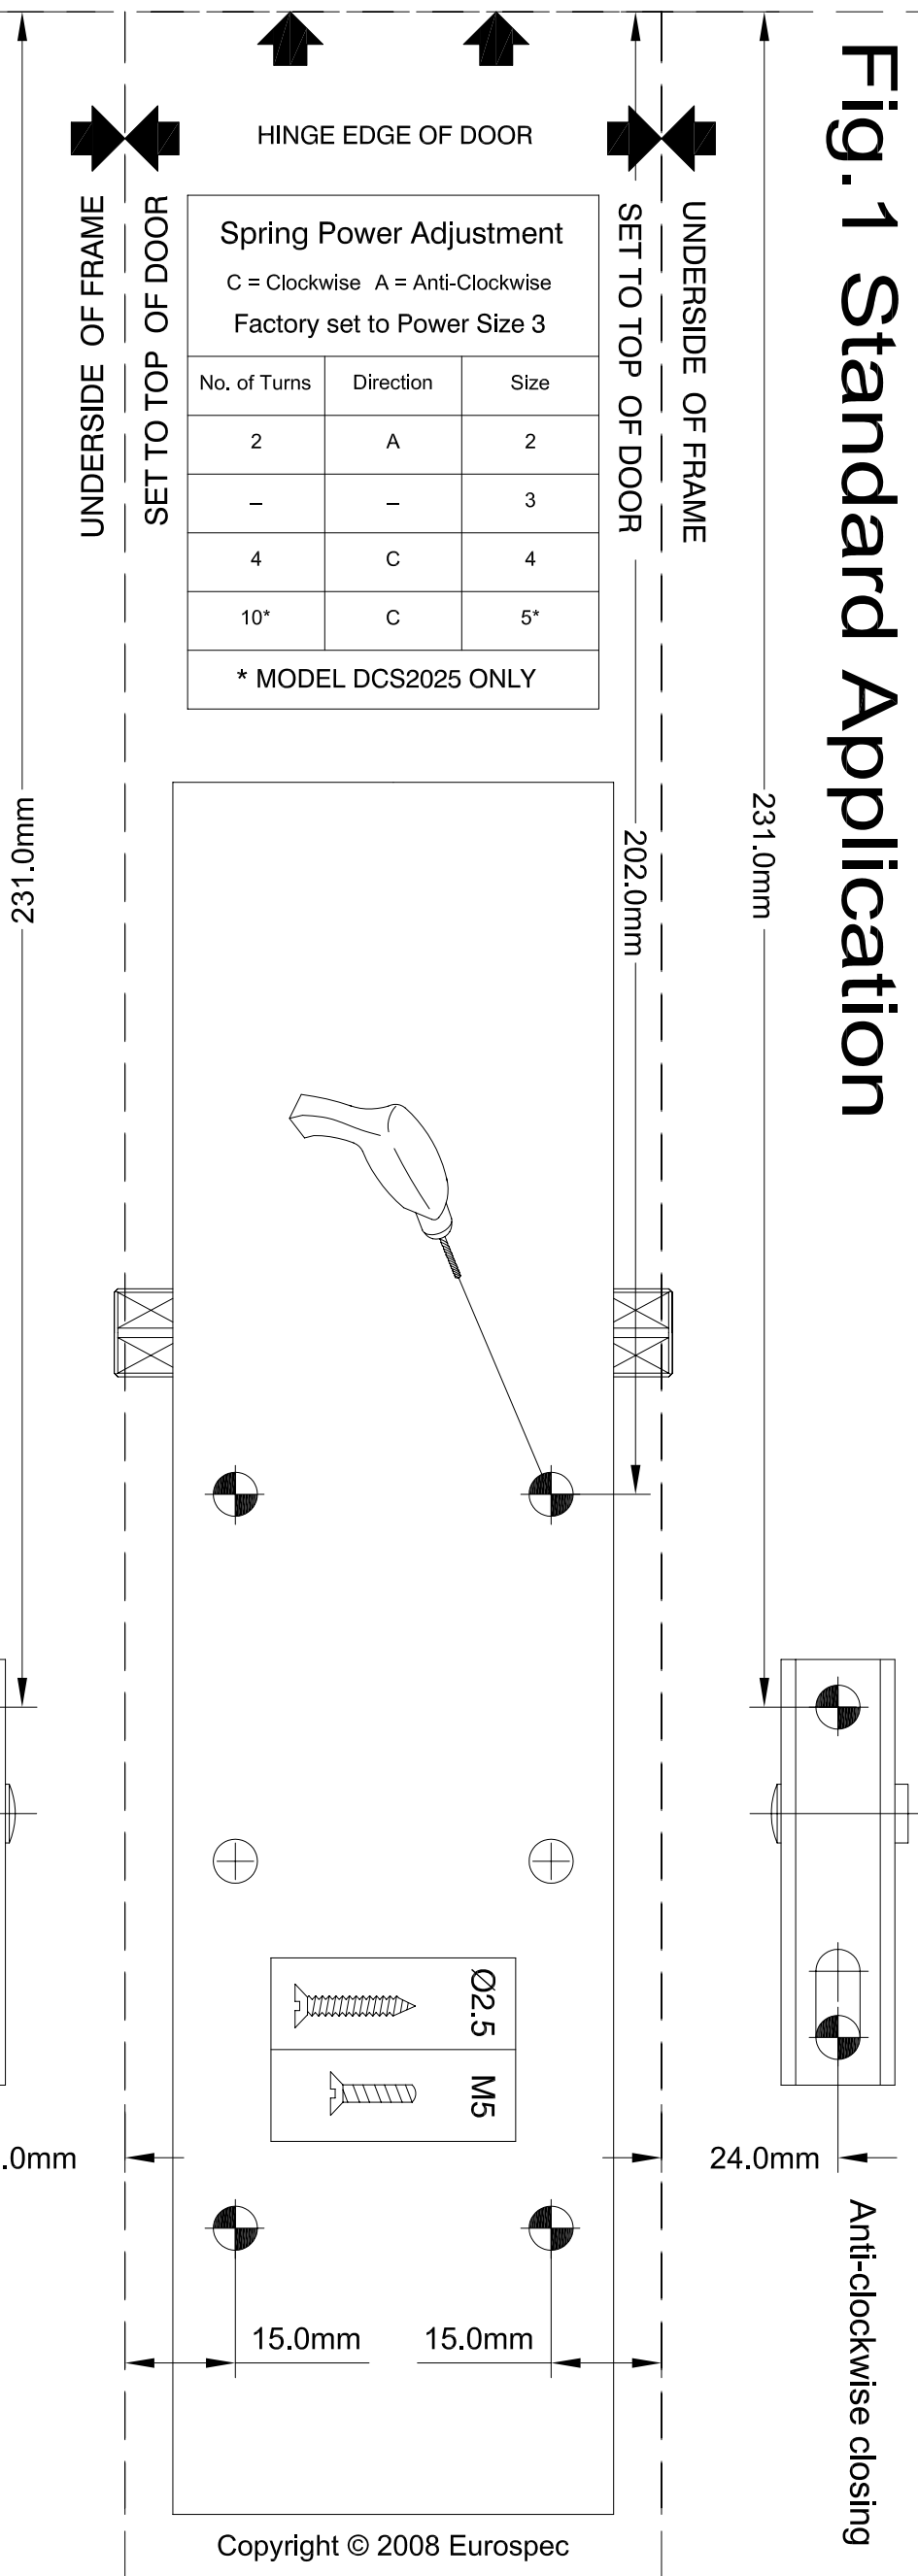

easi-fit template for DCS2024/25

Fig.1 Standard Application

Copyright © 2008 Eurospec

Fig.1 Standard Application

easi-fit template for DCS2024/25