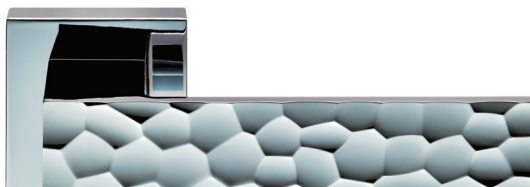

DELUXIA

ITDE530010 Kua Lever on Square Rose in Polished Chrome.
ITDE533010 Fish Lever on Square Rose in Polished Chrome.
ITDE529010 Lina Lever on Square Rose in Polished Chrome.

DELUXIA

ITDE532010 Toro Lever on Round Rose in Satin Nickel.
ITDE535010 Sao Lever on Round Rose in Satin Nickel.
ITDE531010 Lava Lever on Round Rose in Satin Nickel.