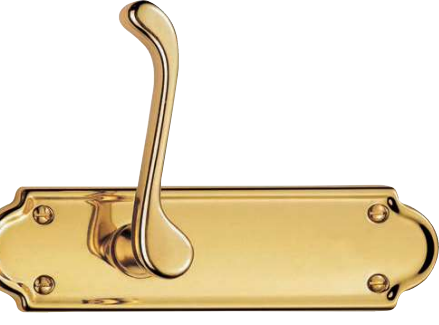

DL18

ASHTEAD

Lever on Latch Backplate

Dimensions (mm):

Backplate: 168x47
Projection: 57
Lever Length: 95
Plate Thickness: 12

Variations:

DL17 Lock
DL17Y Euro 47.5c/c
DL17U Oval 48.5c/c
DL18WC Bathroom

Short Plate:

DL16 112x47 Latch