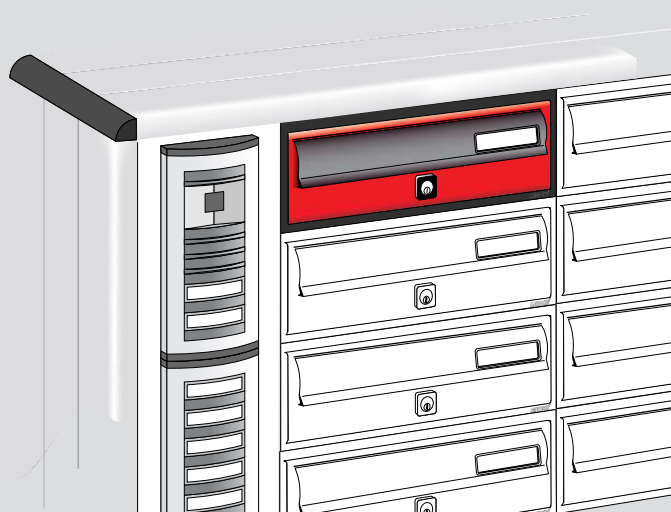

Dimensioni (cm). - Dimensions (cm).