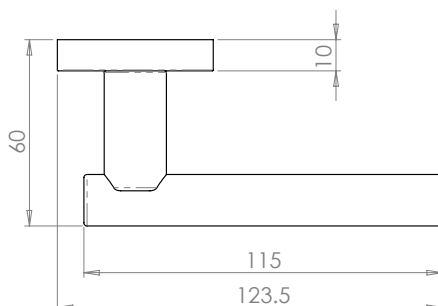

MANITAL[®]
maniglie italiane

**NEW PRODUCT
DATA SHEET**

DOOR HANDLES

CALLA

AQ4

**DESIGNER LEVER ON
ROUND ROSE**

- 100% Italian design and manufacture
- Solid Brass construction
- Suited ancillary products available

(AA1 euro escutcheon, AA3 standard escutcheon, AQ12 turn and release)

Now available in satin nickel from stock and in dark bronze as a special order (4 - 6 week lead time)

SN

DB

Carlisle Brass Ltd
Parkhouse Road
Carlisle
Cumbria
CA3 0JU