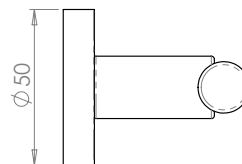

MANITAL[®]
maniglie italiane

**NEW PRODUCT
DATA SHEET**

DOOR HANDLES

CALLA

AQ4

**DESIGNER LEVER ON
ROUND ROSE**

- 100% Italian design and manufacture
- Solid Brass construction
- Suited ancillary products available

(AA1 euro escutcheon, AA3 standard escutcheon, AQ12 turn and release)

Now available in satin nickel from stock and in dark bronze as a special order (4 - 6 week lead time)

SN

DB

Carlisle Brass Ltd
Parkhouse Road
Carlisle
Cumbria
CA3 0JU