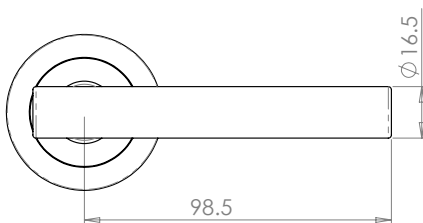

MANITAL[®]
maniglie italiane

**NEW PRODUCT
DATA SHEET**

DOOR HANDLES

CALLA

AQ4

**DESIGNER LEVER ON
ROUND ROSE**

- 100% Italian design and manufacture
- Solid Brass construction
- Suited ancillary products available

(AA1 euro escutcheon, AA3 standard escutcheon, AQ12 turn and release)

Now available in satin nickel from stock and in dark bronze as a special order (4 - 6 week lead time)

SN

DB

Carlisle Brass Ltd
Parkhouse Road
Carlisle
Cumbria
CA3 0JU