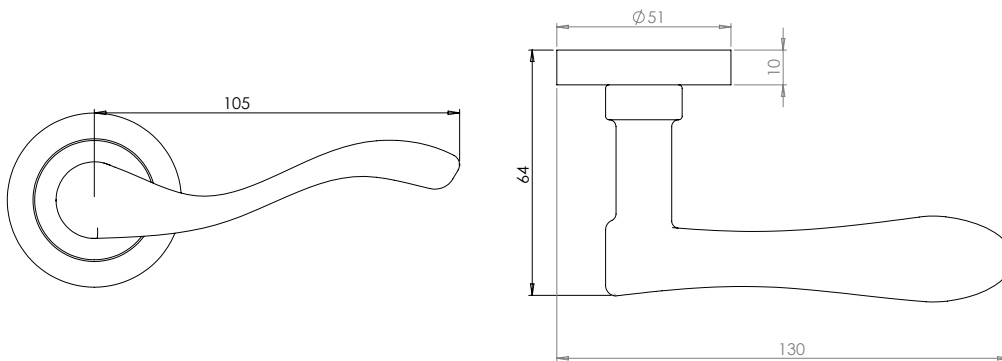

MANITAL[®]
maniglie italiane

**NEW PRODUCT
DATA SHEET**

DOOR HANDLES

APOLLO

AQ3

DESIGNER LEVER ON ROUND ROSE

- 100% Italian design and manufacture
- Solid Brass construction
- Suited ancillary products available

(AA1 euro escutcheon, AA3 standard escutcheon, AQ12 turn and release)

Now available in satin nickel from stock and in dark bronze as a special order (4 - 6 week lead time)

SN

DB

Carlisle Brass Ltd
Parkhouse Road
Carlisle
Cumbria
CA3 0JU