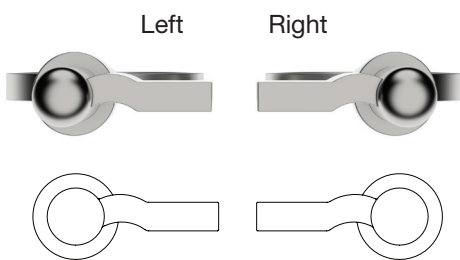

Illustration shows
left hand keys:

End profiles show
left and right hand keys:

For further information and to place an order
please contact: 01228 511030. Email: sales@carlislebrass.com

For any technical queries contact Eurospec Cylinder Shop:
Tel: 01254 274140. Email: workshop@carlislebrass.com

“E SERIES” 3 LEVER ECONOMY KEY BLANKS

AKE5300E/L

E SRS Key Blank.
Economy 3 Lever
Left Hand
(to suit keys E1-E50)

AKE5300E/R

E SRS Key Blank.
Economy 3 Lever
Right Hand
(to suit keys E51-E100)

- Bagged in 10s
- Boxed in 100s
- Available to order now
in left and right hand
profiles