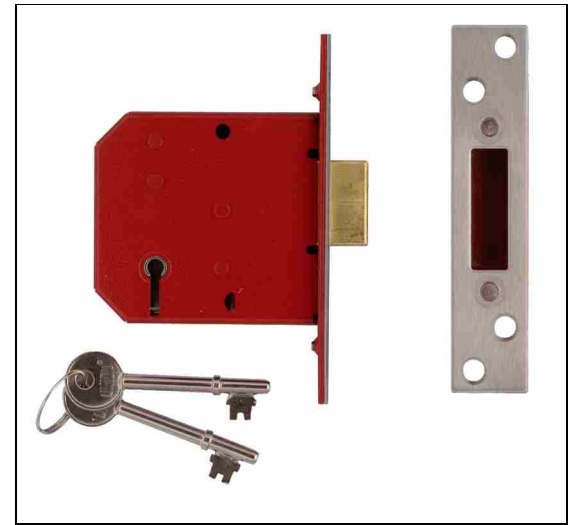

BS 5 Lever & 5 Lever Mortice

2101

5 Lever Deadlock

ASSA ABLOY

Application:

- For timber doors hinged on left or right
- To suit doors up to 54mm thick

Specification:

- Deadbolt locked or unlocked by key from either side
- May be keyed alike with 2201 & 2401
- NB: Not suitable for masterkeying
- Security box striking plate
- Available with square forend and locking plate
- Case Size: 65mm (2.5") or 77.5mm (3")
- Backset: 44.5mm or 57mm
- Case: Steel, red powder coat
- Forend: Stainless steel or brass
- Striking Plate: Finished to match forend
- Deadbolt: Brass, with hardened steel rollers
- Latch Bolt: n/a
- Follower: n/a
- Rebate Kit: 2988 (13, 19 or 25mm sizes)
- Keying Groups: May be supplied to pass or differ. Supplied with 2 steel nickel plated keys
- Key Blank Number: KB430
- Keying: 600 standard differs (keys are not numbered for security purposes)

Finish:

- SC - Satin Chrome finish
- PL - Polished Brass finish

Standards:

- EN 1634-1 assessed for use on 60 minutes timber fire doors

Technical Design: