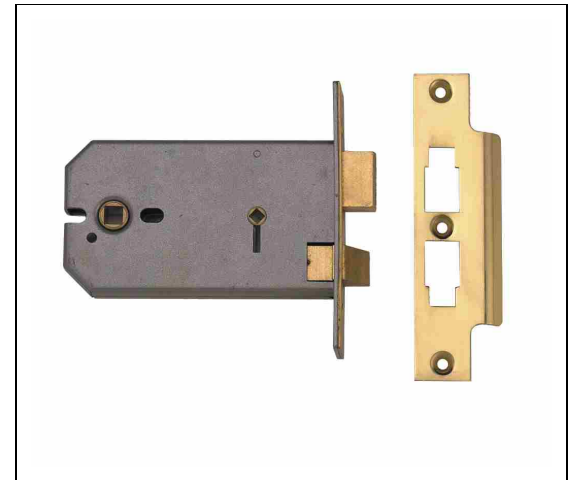

Bathroom Locks and Latches

2026

3 Lever Horizontal Bathroom Lock

ASSA ABLOY

Application:

- For timber doors hinged on left or right & requiring turn & emergency release functions

Specification:

- Deadbolt locked or unlocked by separate turn from inside, or by separate emergency release from outside
- Latch bolt withdrawn by knob or sprung lever handle from either side
- Two way action, suitable for knobs or sprung lever handles (not suitable for unsprung lever handles)
- Pierced to accept bolt through furniture
- Reversible latch bolt
- Available with square forend and striking plate
- Case Size: 124mm (5") or 149mm (6")
- Backset: 38mm or 51mm
- Case: Steel, silver powder coat
- Forend: Stainless steel or brass
- Striking Plate: Finished to match forend
- Deadbolt: Brass
- Latch Bolt: Brass, reversible
- Follower: 8mm square (Two way action) & 5mm bathroom turn follower
- Rebate Kit: 2939 (13mm, 19mm or 25mm)

Finish:

- SC -Satin Chrome finish
- PL - Polished Brass finish

Standards:

Technical Design: