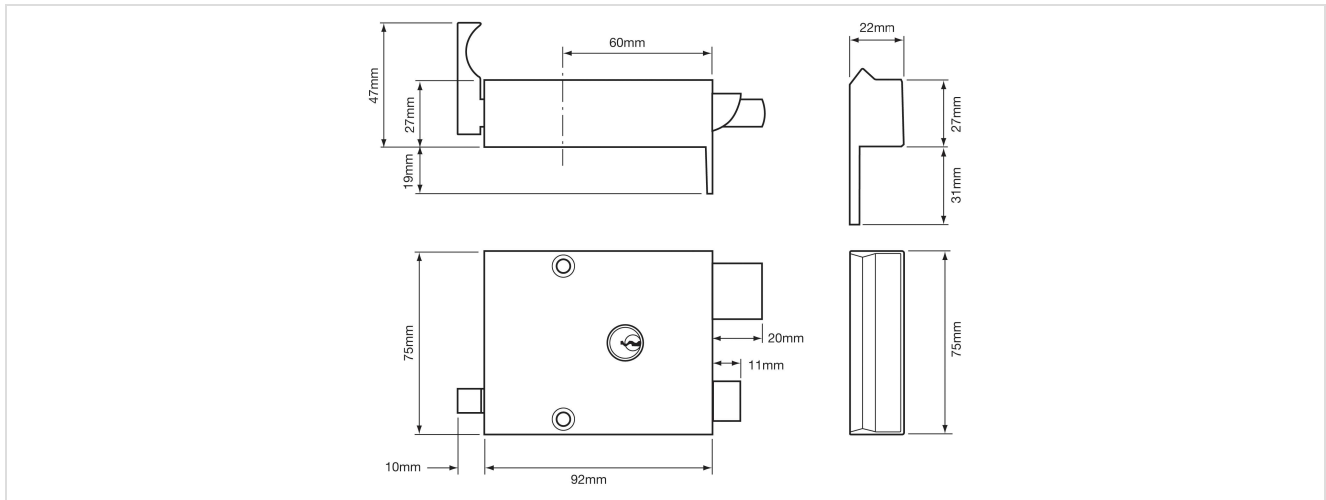

Rim Locks - Security

1332

Standard Stile Drawback Lock

Technical Design:

Variants:

Code	Description
J1332-CG-PL	SEC.RIMCYL DRAWBACKLOCK, CG, 60MM B.SET, CW PB RIMCYL
J1332-CH-CH	SEC.RIMCYL DRAWBACKLOCK, CH, 60MM B.SET, CW CH RIMCYL
J1332-EB-PL	SEC.RIMCYL DRAWBACKLOCK, EB, 60MM B.SET, CW PB RIMCYL
J1332-SC-SC	SEC.RIMCYL DRAWBACKLOCK, SC, 60MM B.SET, CW SC RIMCYL
J1332-WE-PL	SEC.RIMCYL DRAWBACKLOCK, WH , 60MM B.SET, CW PB RIMCYL
J1332-WE-SC	SEC.RIMCYL DRAWBACKLOCK, WH , 60MM B.SET, CW SC RIMCYL
Y1332-CG-PL	RIM CYL D/BACK LOCK
Y1332-CH-CH	RIM CYL D/BACK LOCK
Y1332-EB-PL	RIM CYL D/BACK LOCK