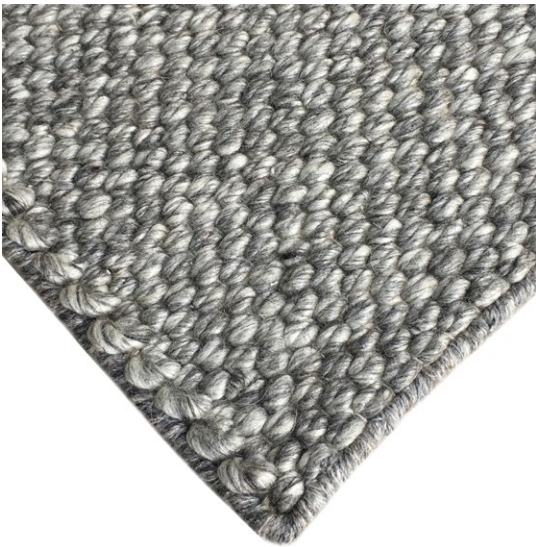

**Drake**

# Drake

**Pile Composition:** 60% Wool & 40% Viscose

**Pile Height:** 10mm

**Technique:** Hand-Woven

**Origin:** India

Linen

Marble

160/230  
200/300  
250/350  
300/400

Pebble

Anthracite

160/230  
200/300  
250/350  
300/400

Custom Made  
Sizes Available

Soft Underfoot

Professional Cleaning  
Recommended

Noise Absorption

Domestic Use Only