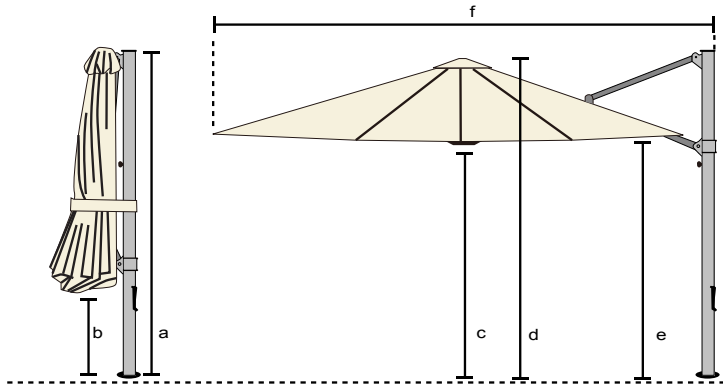

Eclipse 2.0

Heavy Duty Cantilever Umbrella

- Commercial-grade quality for your home
- Full 360° rotation to maximise shade coverage
- Unlimited tilt positions to block out low afternoon sun
- Marine-grade materials
- Heavy duty construction can stay outside all year round
- Easy installation options
- Can be braced with (optional) stabiliser bars for additional wind stability
- Engineer wind rated and Australian Certificate of Compliance Design
- Australia's Best Umbrella Warranty

65 km/h
Wind Rating

The Eclipse 2.0

Australia's Best Cantilever Umbrella

Dimensions

*All measurements are rounded and are subject to change.

Dimensions of closed umbrella

	3m sq	4m oct	3.5m sq
a: Mast height (cm)	283	283	283
b: Distance from arms to ground (cm)	68	80	35
Weight of umbrella when folded (kg)	35	37	37

Dimensions of open umbrella

c: Height to canopy hub (cm)	205	207	212
e: Height to edge of canopy (cm)	283	275	289
d: Total height to top of canopy (cm)	210	210	210
f: Distance from back of mast to front tip of canopy (cm)	329	405	375
Width of canopy (cm)	300	400	350

Packaging dimensions

Dimensions of cardboard packaging (cm)	295x51x30	295x51x30	295x51x30
Weight of umbrella when packaged in carton with spigot (kg)	49	51	51

Wind guidance*

Installed wind rating (km/h)	65	65	50
Freestanding base rating (km/h)	30	30	20