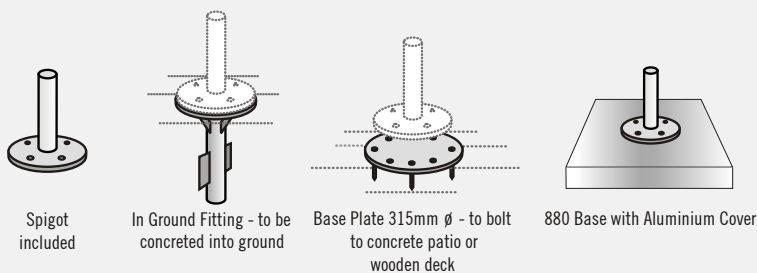

Base and Installation Options