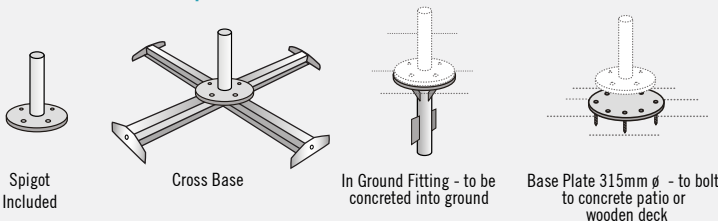

### Dimensions of open umbrella

c: Height to canopy hub (cm)	200	210
d: Total height to top of canopy (cm)	264	274
e: Height to edge of canopy (cm)	210	215
f: Distance from outside edge of mast to outside edge of canopy (cm)	360	310
Width of canopy (cm)	350	280

### Base and Installation Options

Spigot Included

Cross Base

In Ground Fitting - to be concreted into ground

Base Plate 315mm ø - to bolt to concrete patio or wooden deck