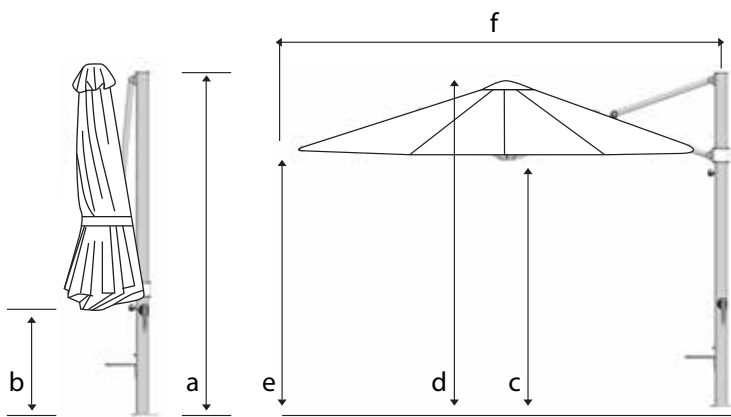

# Aurora

*Cantilever Umbrella*

An elegant & compact  
cantilever umbrella designed  
for ease of use

- Full 360° rotation to maximise shade coverage
- UNLIMITED tilt positions to perfectly block out low afternoon sun
- Very easy to use
- Folds neatly against the mast
- Lightweight construction - can be removed by one person
- Easy installation options or MOVEABLE BASE OPTION

### Dimensions

\*all measurements are rounded and are subject to change.

3.5m oct

2.8m sq

### Dimensions of open umbrella

c: Height to canopy hub (cm)	200	210
d: Total height to top of canopy (cm)	264	274
e: Height to edge of canopy (cm)	210	215
f: Distance from outside edge of mast to outside edge of canopy (cm)	360	310
Width of canopy (cm)	350	280

### Base and Installation Options

Spigot Included

Cross Base

In Ground Fitting - to be concreted into ground

Base Plate 315mm ø - to bolt to concrete patio or wooden deck