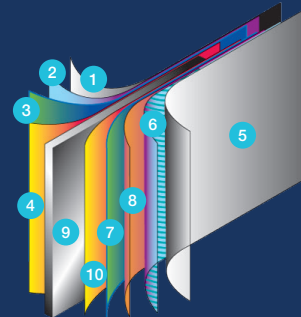

Steel wall Components

1. Plasticized SP coating
2. Molten zinc coat
3. Primer coat
4. Application of an alkaline solution to cleanse the oxides
5. Ultra-resistant polymer
6. Heat-hardened inlay
7. Primer coat
8. Chromate anti-rust coat
9. Steel wall core
10. Application of an alkaline solution to cleanse the oxides