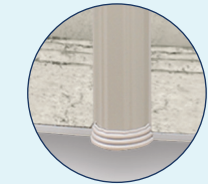

One-piece resin foot collars/connector