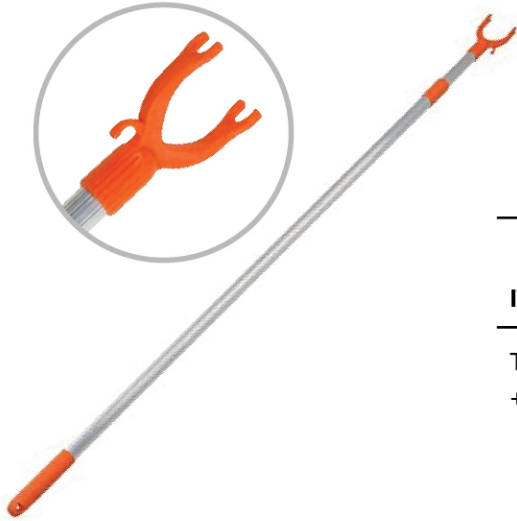

HANGERS & ACCESSORIES

HANGER RETRIEVERS

Packing: 1 PC / Per Bag

ITEM	FINISH
HR-PLA79	Chrome

ITEM INFORMATION

TELESCOPING 79" METAL HANGER RETRIEVER
+ PLASTIC HOOK TIP

ITEM	FINISH
HR-ALU 79	Chrome

ITEM INFORMATION

TELESCOPING 79" METAL HANGER RETRIEVER
+ ALUMINUM HOOK TIP