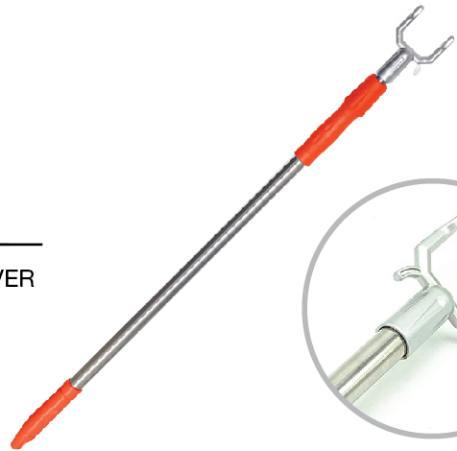

ITEM	FINISH
HR62	Chrome

ITEM INFORMATION

HANGER RETRIEVER 66" WITH WOODEN HANDLE