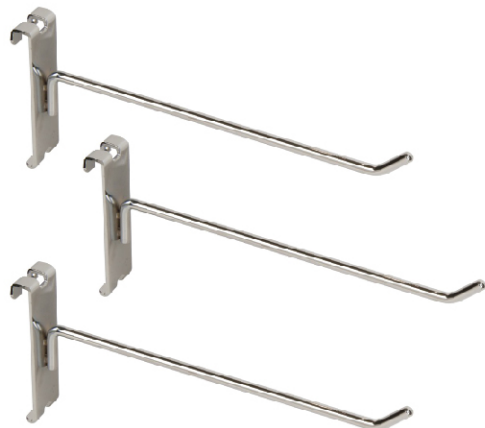

LA DISPLAY UNION

GRIDWALL & ACCESSORIES SLATWALL HOOK, BRACKET & FACEOUT

GRIDWALL & ACCESSORIES