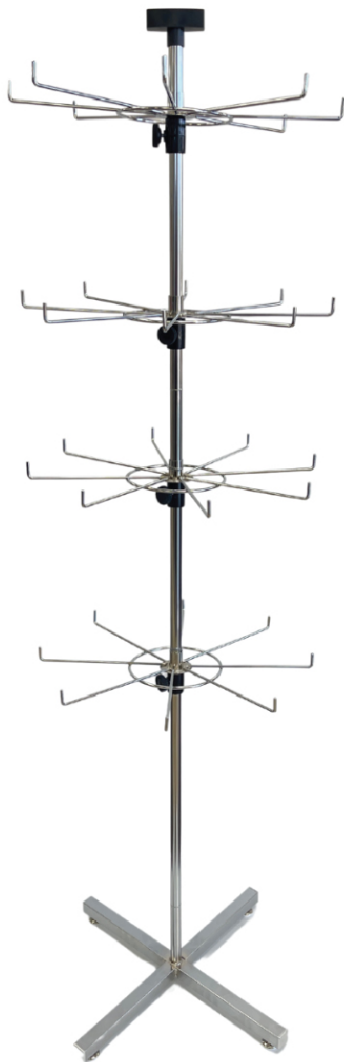

### SINGLE SHOE DISPLAY SHELF FOR SLATWALL

ITEM

FINISH

LD-45122

Clear Acrylic

ITEM INFORMATION

SWIREL SHOE DISPLAY SHELF, TOE HOLD  
4" x 10"

### ACRYL DISPLAY RISER

ITEM

FINISH

SET

LD-C382

Clear Acrylic

20 SET / BOX

ITEM INFORMATION

## FLOOR SPINNERS

### 4 TIER SPINNING FLOOR RACK - K/D TYPE

**ITEM**

**FINISH**

LD-RP10H

Chrome

**ITEM INFORMATION**

4 TIER 10 HOOK SPINNER FLOOR RACK, 63"H

**ITEM**