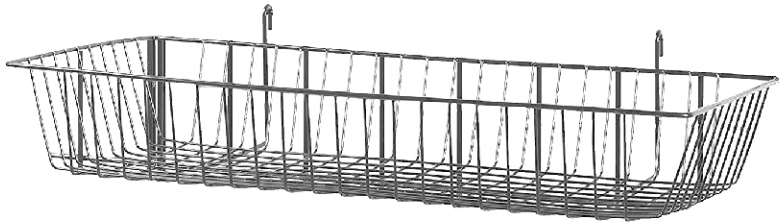

METAL WIRE ACCESSORIES

METAL WIRE BASKET FOR SLATWALL & GRID

ITEM	FINISH
BSKT11CHR	Chrome
BSKT11BLK	Black
BSKT11WTE	White

ITEM INFORMATION

12" X 24" WIRE BASKET FOR
GRID & SLATWALL, 6/PACK