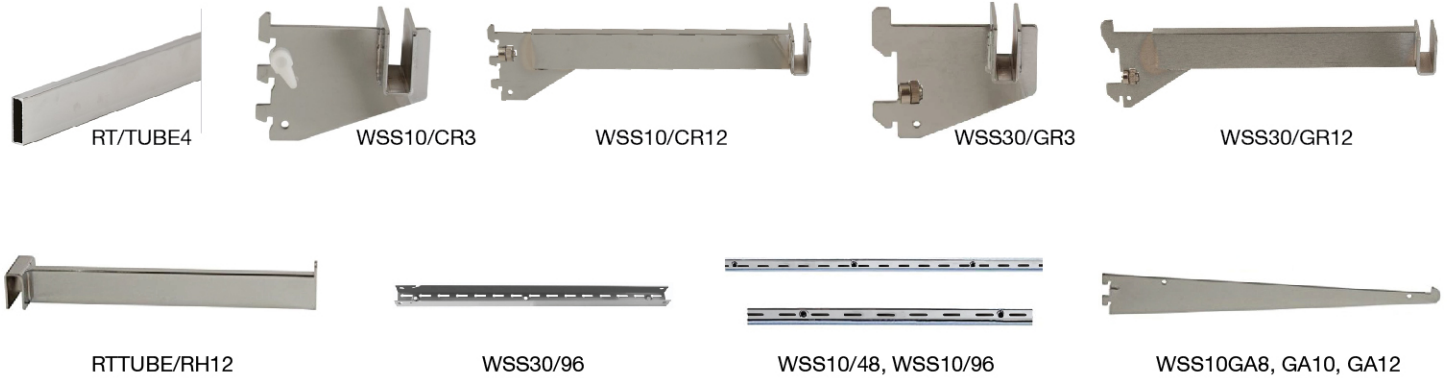

HANGRAIL TUBINGS & BRACKETS

HANGRAIL TUBINGS & BRACKETS

ITEM	FINISH	ITEM INFORMATION	PACKAGING
RT/TUBE4	Chrome	4 INCH RECTANGULAR HANGRAIL (48"L x 1-1/2"W x 1/2"H)	10 PC/PER BOX
RTTUBE/RH12	Chrome	12" RECT. FACE OUT SADDLE BACK FOR RT/TUBE4	25 PC/PER BOX
WSS10/CR3	Chrome	3 INCH FACEOUT BRACKET TO HOLD RECTANGULAR HANGRAIL FOR REGULAR WALL STANDARD, WSS10 SERIES	25 PC/PER BOX
WSS10/CR12	Chrome	12 INCH FACEOUT BRACKET TO HOLD RECTANGULAR HANGRAIL FOR REGULAR WALL STANDARD, WSS10 SERIES	25 PC/PER BOX
WSS30/GR3	Chrome	3 INCH FACEOUT BRACKET TO HOLD RECTANGULAR HANGRAIL FOR SUPER HEAVY DUTY WALL STANDARD, WSS30 SERIES	25 PC/PER BOX
WSS30/GR12	Chrome	12 INCH FACEOUT BRACKET TO HOLD RECTANGULAR HANGRAIL FOR SUPER HEAVY DUTY WALL STANDARD, WSS30 SERIES	25 PC/PER BOX
WSS10/48	Chrome	Wall standard Med. Gage 1/2" Slot / 1" Center	10 PC/PER BOX
WSS10/96	Chrome	Wall standard Med. Gage 1/2" Slot / 1" Center	10 PC/PER BOX
WSS30/96	Chrome	Wall standard Heavy Duty Gage 1" Slot / 2" Center	10 PC/PER BOX
WSS10/GA8	Chrome	Med. Wall standards (WSS10 SERIES) & show case shelf bracket 8"	50 PC/PER BOX
WSS10/GA10	Chrome	Med. Wall standards (WSS10 SERIES) & show case shelf bracket 10"	50 PC/PER BOX
WSS10/GA12	Chrome	Med. Wall standards (WSS10 SERIES) & show case shelf bracket 12"	50 PC/PER BOX
WSS10/GA14	Chrome	Med. Wall standards (WSS10 SERIES) & show case shelf bracket 14"	50 PC/PER BOX