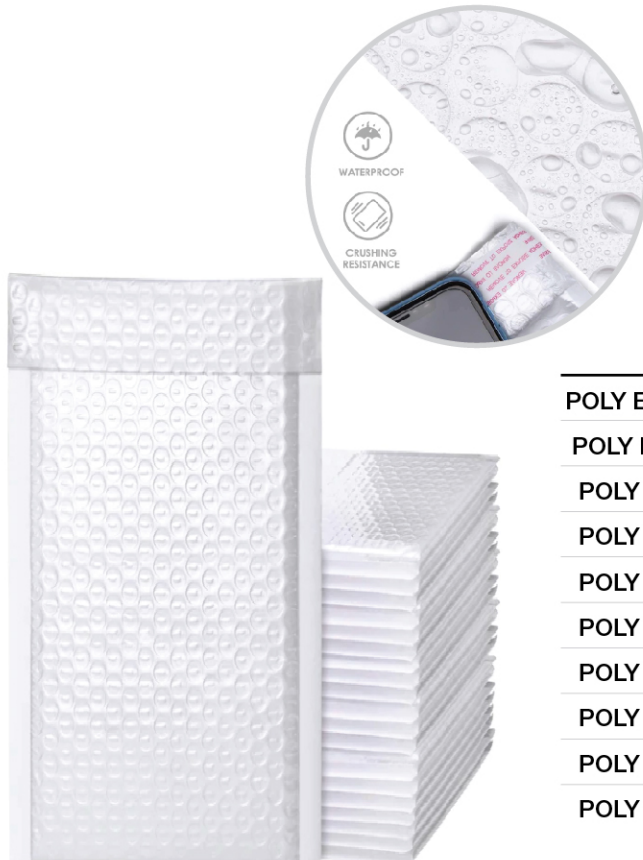

POLY BUBBLE MAILER

ITEM	SIZE	COLOR	PACKING
POLY BUBBLE MAILER #000	4"x8"	White	500 Pcs/Case
POLY BUBBLE MAILER #00	5"x10"	White	250 Pcs/Case
POLY BUBBLE MAILER #0	6"x10"	White	250 Pcs/Case
POLY BUBBLE MAILER #1	7.25"x12"	White	100 Pcs/Case
POLY BUBBLE MAILER #2	8.5"x11"	White	100 Pcs/Case
POLY BUBBLE MAILER #3	8.5"x14.5"	White	100 Pcs/Case
POLY BUBBLE MAILER #4	9.5"x13.5"	White	100 Pcs/Case
POLY BUBBLE MAILER #5	10.5"x16"	White	100 Pcs/Case
POLY BUBBLE MAILER #6	12.5"x19"	White	50 Pcs/Case
POLY BUBBLE MAILER #7	14.25"x20"	White	50 Pcs/Case