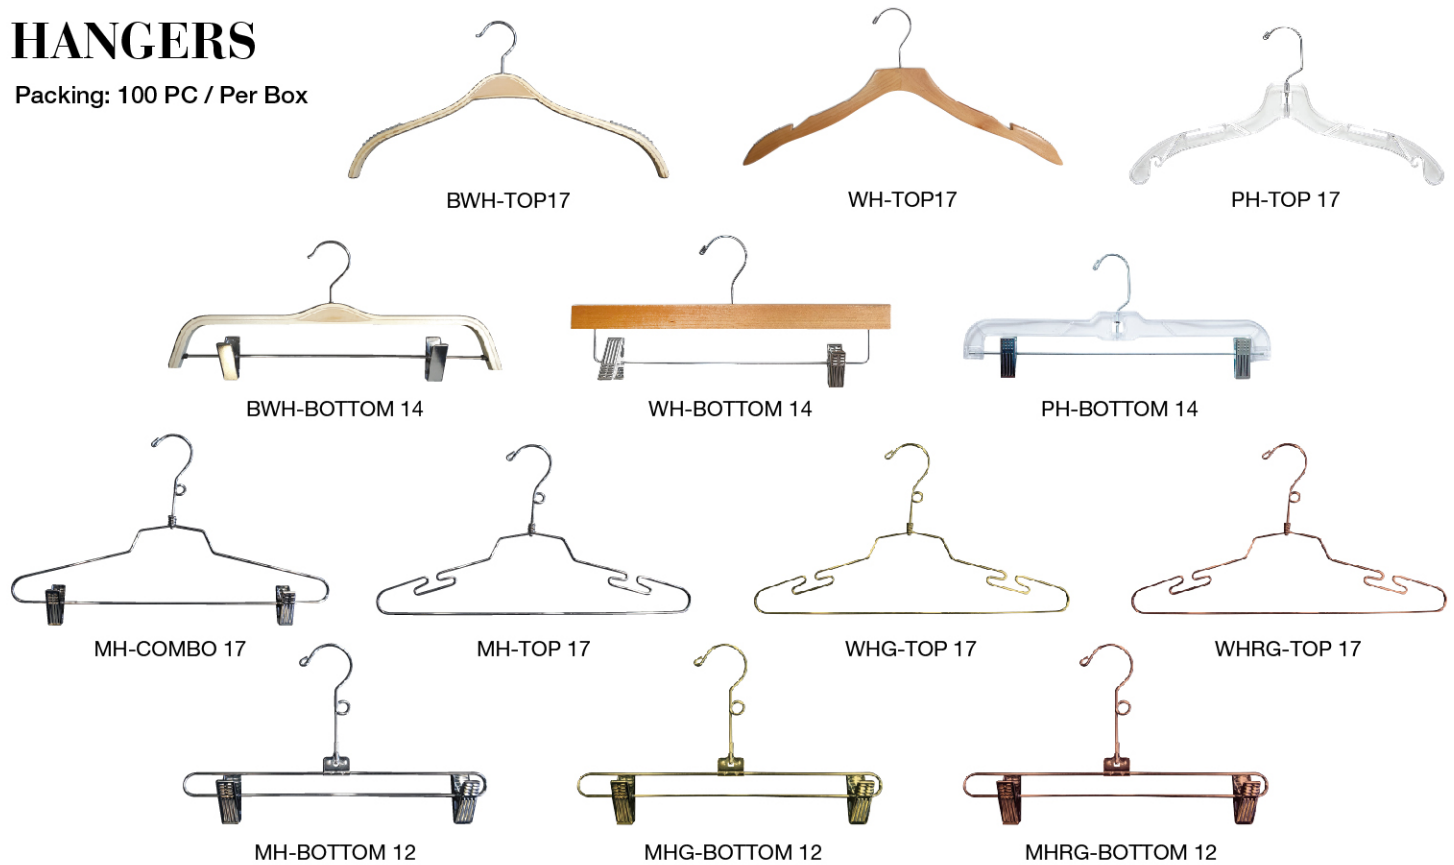

HANGERS & ACCESSORIES

HANGERS

Packing: 100 PC / Per Box

ITEM	FINISH	ITEM INFORMATION
BWH-TOP17	Natural Wood	17" BENTWOOD TOP HANGER WITH SLIP STOPPERS
BWH-BOTTOM 14	Natural Wood	14" BENTWOOD BOTTOM HANGER WITH METAL CLIPS
MH-TOP 17	Chrome	METAL WIRE TOP HANGER 17" WITH LOOP + NOTCH
MHG-TOP 17	Gold	METAL WIRE TOP HANGER 17" WITH LOOP + NOTCH
MHRG-TOP 17	Rose Gold	METAL WIRE TOP HANGER 17" WITH LOOP + NOTCH
MH-BOTTOM 12	Chrome	METAL WIRE BOTTOM HANGER 12" WITH LOOP + METAL CLIP
MHG-BOTTOM 12	Gold	METAL WIRE BOTTOM HANGER 12" WITH LOOP + METAL CLIP
MHRG-BOTTOM 12	Rose Gold	METAL WIRE BOTTOM HANGER 12" WITH LOOP + METAL CLIP
MH-COMBO 17	Chrome	METAL WIRE COMBINATION 17" HANGER WITH LOOP + METAL CLIP
WH-TOP 17	Natural, Black White, Cherry	17" NATURAL WOODEN TOP HANGER
WH-BOTTOM 14	Natural, Black White, Cherry	14" NATURAL WOODEN TOP HANGER
PH-TOP 17	Clear	17" CLEAR PLASTIC HANGER SUPER HEAVY TOP
PH-BOTTOM 17	Clear	14" CLEAR PLASTIC HANGER HEAVY BOTTOM