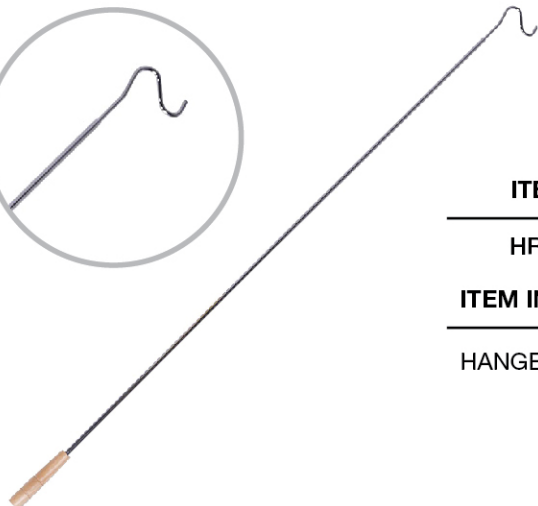

ITEM	FINISH
HR62	Chrome

ITEM INFORMATION

HANGER RETRIEVER 66" WITH WOODEN HANDLE