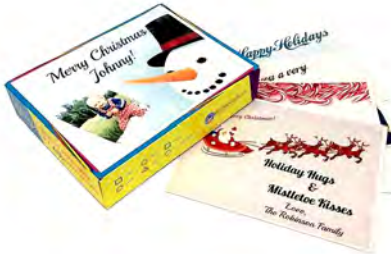

DECADE GIFT BOXES CAN BE CUSTOMIZED!

THE MINIMUM ORDER FOR PERSONALIZED BOX TOPS IS 10 ASSORTMENTS.

DECADE CANDY GIFT BOXES COME IN 2 LB AND 4 LB SIZES WITH YOUR CHOICE OF DECADE.

RETRO CANDY GIFT BOXES COME IN SMALL, MEDIUM, AND LARGE SIZES.

CALL US AT 1-866-929-5477 OPTION 1 DURING EAST COAST BUSINESS HOURS OR VISIT US AT WWW.OLDTIMECANDY.COM/COLLECTIONS/CORPORATE-GIFTS.

OldTimeCandy.com
Candy you ate as a kid®

CORPORATE GIFTS

**CLASSIC DECADE
CANDY GIFT BOX**
STARTS AT \$27.99

**PERSONALIZED OCCASION
DECADE GIFT BOX**
STARTS AT \$27.99

**PREDESIGNED OCCASION
DECADE GIFT BOX**
STARTS AT \$27.99

**RETRO CANDY
GIFT BOX**
\$19.99

**CHOCOLATE GIFT BOXES
IN ASSORTED BOX DESIGNS**
\$23.99