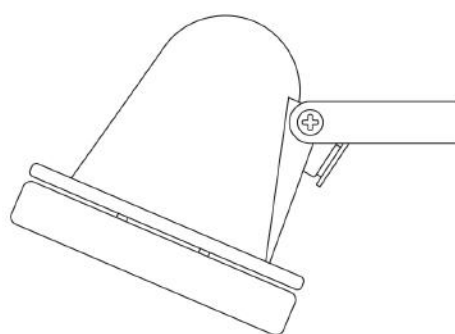

MATERIAL	Brass Glass	Fixing Bracket -
HEIGHT	14cm 5.51"	
WIDTH DIAMETER	10.5cm 4.13"	
LENGTH PROJECTION	14cm 5.51"	
WEIGHT	0.95KG 2.09lbs	
LAMPHOLDER	GU10 x 1	
MAX WATTAGE	6.5W x 1	
VOLTAGE	220/240v	
IP RATING	20	
CLASS PROTECTION	I	
SHADE	-	
FLEX BAR CHAIN LENGT	n/a	
CABLE TYPE	-	

MATERIAL	Brass Glass	Fixing Bracket -
HEIGHT	14 cm 5.51"	
WIDTH DIAMETER	10.5 cm 4.13"	
LENGTH PROJECTION	14 cm 5.51"	
WEIGHT	0.95KG 2.09lbs	
LAMPHOLDER	GU10 x 1	
MAX WATTAGE	6.5W x 1	
VOLTAGE	220/240v	
IP RATING	64	
CLASS PROTECTION	I	
SHADE	-	
FLEX BAR CHAIN LENGT	n/a	
CABLE TYPE	-	

MATERIAL	Brass Glass	Fixing Bracket -
HEIGHT	14cm 5.51"	
WIDTH DIAMETER	10.5cm 4.13"	
LENGTH PROJECTION	14cm 5.51"	
WEIGHT	0.95KG 2.09lbs	
LAMPHOLDER	GU10 x 1	
MAX WATTAGE	6.5W x 1	
VOLTAGE	220/240v	
IP RATING	64	
CLASS PROTECTION	I	
SHADE	-	
FLEX BAR CHAIN LENGT	n/a	
CABLE TYPE	-	