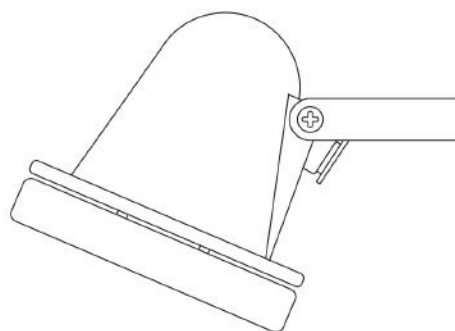

MATERIAL	Brass Glass	Fixing Bracket -
HEIGHT	14cm 5.51"	
WIDTH DIAMETER	10.5cm 4.13"	
LENGTH PROJECTION	14cm 5.51"	
WEIGHT	0.95KG 2.09lbs	
LAMPHOLDER	GU10 x 1	
MAX WATTAGE	6.5W x 1	
VOLTAGE	220/240v	
IP RATING	20	
CLASS PROTECTION	I	
SHADE	-	
FLEX BAR CHAIN LENGT	n/a	
CABLE TYPE	-	

MATERIAL	Brass Glass	Fixing Bracket -
HEIGHT	14 cm 5.51"	
WIDTH DIAMETER	10.5 cm 4.13"	
LENGTH PROJECTION	14 cm 5.51"	
WEIGHT	0.95KG 2.09lbs	
LAMPHOLDER	GU10 x 1	
MAX WATTAGE	6.5W x 1	
VOLTAGE	220/240v	
IP RATING	64	
CLASS PROTECTION	I	
SHADE	-	
FLEX BAR CHAIN LENGT	n/a	
CABLE TYPE	-	

MATERIAL	Brass Glass	Fixing Bracket -
HEIGHT	14cm 5.51"	
WIDTH DIAMETER	10.5cm 4.13"	
LENGTH PROJECTION	14cm 5.51"	
WEIGHT	0.95KG 2.09lbs	
LAMPHOLDER	GU10 x 1	
MAX WATTAGE	6.5W x 1	
VOLTAGE	220/240v	
IP RATING	64	
CLASS PROTECTION	I	
SHADE	-	
FLEX BAR CHAIN LENGT	n/a	
CABLE TYPE	-	