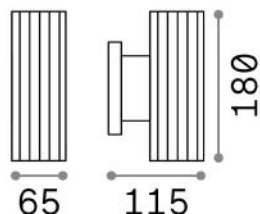

Source info

Integrated source	Light bulb (not included)
Replaceable source	Replaceable
Power	GU10 max 2 x 28 W
Emission	Direct + Indirect
Max consumption	-
Recommended bulb	GU10 05W 500Lm 4000K CR180