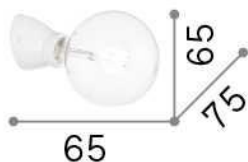

Source info

Integrated source	Light bulb (not included)
Replaceable source	Replaceable
Power	E27 max 1 x 60 W
Emission	Diffuse
Max consumption	-
Recommended bulb	E27 GLOBO D095 08W 3000K CRI80 TRASP