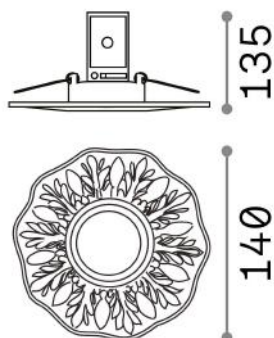

General info

Technical - Recessed lights

Indoor ceiling recessed projector with direct light emission

Ean	8021696115580
Item	POLKA FI BRUNITO
Installation	Recessed (Ceiling)
Guarantee	5 years
Gross weight	0.33 kg
Volume	0.002225 m ³

Technical info

Net weight	0.25 kg
Insulation class	II
Protection index	IP20
Compliance	CE
Operating temperature	0° ~ +40 °C
Dimmer	Non-dimmable
Power output	220-240 V AC
Power supply	Not required
Recessed specifications	Ø 65 - h. ≥ 130 , 3-12