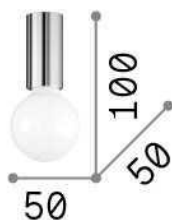

Source info

Integrated source	Light bulb (included)
Replaceable source	Replaceable
Power	E27 max 1 x 60 W
Emission	Diffuse
Max consumption	-
Bulb included	EAN 8021696101330 - E27 08W GLOBO D095 BIANCO 3000K