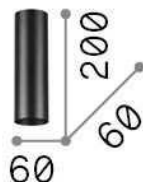

General info

Indoor - Ceiling lamps

Indoor ceiling mounted lamp with direct light emission

Ean	8021696233079
Item	LOOK PL1 H20 BIANCO
Installation	Ceiling
Guarantee	5 years
Gross weight	0.46 kg
Volume	0.00129 m ³

Technical info

Net weight	0.4 kg
Insulation class	II
Protection index	IP20
Compliance	CE
Operating temperature	0° ~ +40 °C
Dimmer	Non-dimmable
Power output	220-240 V AC
Power supply	Not required

Source info

Integrated source	Light bulb (included)
Replaceable source	Replaceable
Power	GU10 max 1 x 28 W
Emission	Direct
Max consumption	-
Bulb included	EAN 8021696123943 - GU10 07W 640Lm 3000K