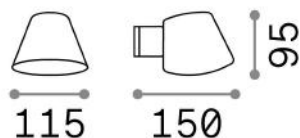

Source info

Integrated source	Light bulb (not included)
Replaceable source	Replaceable
Power	GU10 max 1 x 28 W
Emission	Direct
Max consumption	-
Recommended bulb	GU10 05W 500Lm 4000K CR180