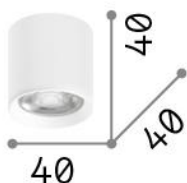

General info

Indoor - Ceiling lamps

Ean	8021696306513
Item	DOT PL ROUND BIANCO 4000K
Installation	Ceiling lamps
Guarantee	5 years
Gross weight	0.11 kg
Volume	0.000413 m ³

Technical info

Net weight	0.6 kg
Insulation class	I
Protection index	IP20
Compliance	CE
Operating temperature	0° ~ +40 °C
Dimmer	Non-dimmable, On-Off
Power output	220-240 V AC 50/60 Hz
Power supply	Not required

Source info

Integrated source	Integrated LED module
Replaceable source	No
Power	LED 5 W
Emission	Direct
Max consumption	max 5 W
Features LED	LED COB BRIDGELUX
CCT LED	4000 K
Duration LED (t. 25°C)	50000 h
CRI	> 90
SDCM	3
Light beam	40°
Light beam flux	450 lm
Useful light flux	380 lm
Photobiological risk	1