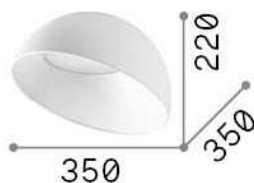

General info

Indoor - Ceiling lamps

Ean	8021696297101
Item	COROLLA-2 PL
Installation	Ceiling lamps
Guarantee	5 years
Gross weight	3.26 kg
Volume	0.03042 m ³

Technical info

Net weight	2.45 kg
Insulation class	II
Protection index	IP20
Compliance	CE
Operating temperature	0° ~ +40 °C
Full load efficiency	X
Dimmer	NO, On-Off
Power output	220-240 V AC 50/60 Hz
Power supply	In-built, included Replaceable (by qualified operators only), electronic

Source info

Integrated source	Integrated LED module
Replaceable source	Replaceable (by qualified operators only)
Power	LED 24 W
Emission	Direct Asymmetrical
Max consumption	max 24,00 W
Features LED	LED SMD
CCT LED	3000 K
Duration LED (t. 25°C)	50000 h
CRI	> 80
Light beam	100°
Light beam flux	2800 lm
Useful light flux	1170 lm
Bulb included	1 - E14 OLIVA 4W 3000K CRI80 SATIN