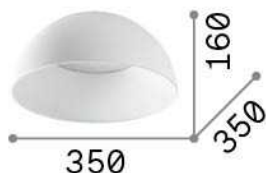

General info

Indoor - Ceiling lamps

| | |
|---------------------|-------------------------|
| Ean | 8021696297149 |
| Item | COROLLA-1 PL |
| Installation | Ceiling lamps |
| Guarantee | 5 years |
| Gross weight | 3.26 kg |
| Volume | 0.027378 m ³ |

Technical info

| | |
|------------------------------|--|
| Net weight | 2.45 kg |
| Insulation class | II |
| Protection index | IP20 |
| Compliance | CE |
| Operating temperature | 0° ~ +40 °C |
| Full load efficiency | X |
| Dimmer | NO, On-Off |
| Power output | 220-240 V AC 50/60 Hz |
| Power supply | In-built, included Replaceable (by qualified operators only), electronic |

Source info

| | |
|-------------------------------|---|
| Integrated source | Integrated LED module |
| Replaceable source | Replaceable (by qualified operators only) |
| Power | LED 24 W |
| Emission | Direct |
| Max consumption | max 24,00 W |
| Features LED | LED SMD |
| CCT LED | 3000 K |
| Duration LED (t. 25°C) | 50000 h |
| CRI | > 80 |
| Light beam | 100° |
| Light beam flux | 2800 lm |
| Useful light flux | 1270 lm |
| Bulb included | 1 - E14 OLIVA 4W 3000K CRI80 SATIN |