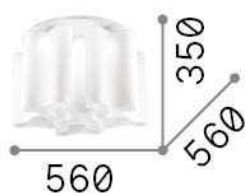

Source info

Integrated source	Light bulb (not included)
Replaceable source	Replaceable
Power	E27 max 6 x 60 W
Emission	Diffuse
Max consumption	-
Recommended bulb	E27 GOCCIA 08W 3000K CRI80 TRASP