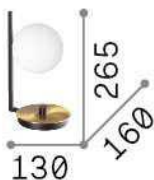

General info

Indoor - Table lamps

Indoor table lamp with in-built switch and diffuse light emission

Ean	8021696273679
Item	BIRDS TL1
Installation	Table
Guarantee	5 years
Gross weight	1.31 kg
Volume	0.01632 m ³

Technical info

Net weight	0.9 kg
Insulation class	II
Protection index	IP20
Compliance	CE
Operating temperature	0° ~ +40 °C
Dimmer	Non-dimmable
Power output	220-240 V AC Integrated switch button
Power supply	Not required