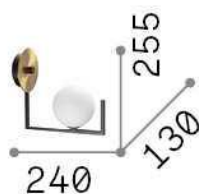

Source info

Integrated source	Light bulb (included)
Replaceable source	Replaceable
Power	G9 max 1 x 15 W
Emission	Diffuse
Max consumption	-
Bulb included	EAN 8021696209043 - G9 3.2W 300Lm 3000K