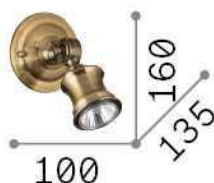

Source info

Integrated source	Light bulb (included)
Replaceable source	Replaceable
Power	GU10 max 1 x 28 W
Emission	Direct
Max consumption	-
Bulb included	EAN 8021696123943 - GU10 07W 640Lm 3000K