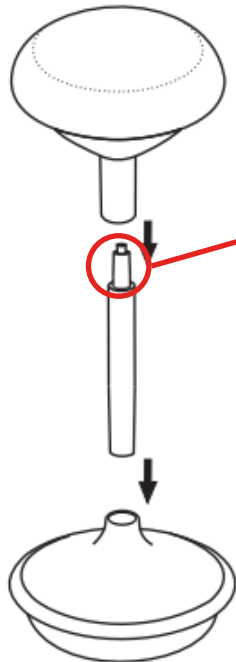

Assembly Instructions

1

2

NOTE.
Please remove plastic
cover before installation.

User Instructions

Models
306B NA A00 Y

A

Height-Adjustable Seat
Press any one of the 2 buttons under the seat to raise
or lower the seat.