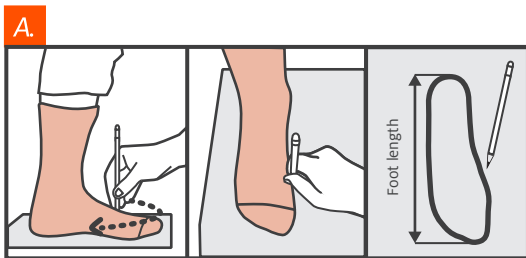

## What's my size?

Accurate measuring is vitally important to choose the right size.

To choose your size we recommend you to follow the instructions below. **It is suitable to make with the help of another person.** Before you start, please take a minute to read through all the instructions, so you can proceed to a correct measuring and to achieve the best fit.

**The measurement should be made at the end of the day when your feet are dilated and with socks on. Be seated while making the measurement.**

### A. FOOT LENGTH:

1. Put on your **socks** and pull them snug.
2. Put the **paper sheet** on the floor and put one foot on the paper.
3. With a **pencil**, trace carefully around your foot, creating an outline. Make sure that the pencil is always perpendicular to the sheet. Repeat the procedure for the other foot.
4. With a **ruler**, measure the length of each foot. Take 5 mm out (which is the size of the pencil) and record the length of the longest foot.

### B. INSTEP:

1. Place the **measuring tape** around the instep. Pull it snug, not tight. In case you don't have a measuring tape, place a **thread** around your instep and measure the result with the ruler.
2. Measure around the instep of each foot and record the larger one.