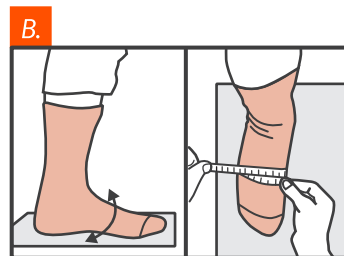

## What's my size?

Accurate measuring is vitally important to choose the right size.

To choose your size we recommend you to follow the instructions below. **It is suitable to make with the help of another person.** Before you start, please take a minute to read through all the instructions, so you can proceed to a correct measuring and to achieve the best fit.

**The measurement should be made at the end of the day when your feet are dilated and with socks on. Be seated while making the measurement.**

### A. FOOT LENGTH:

1. Put on your **socks** and pull them snug.
2. Put the **paper sheet** on the floor and put one foot on the paper.
3. With a **pencil**, trace carefully around your foot, creating an outline. Make sure that the pencil is always perpendicular to the sheet. Repeat the procedure for the other foot.
4. With a **ruler**, measure the length of each foot. Take 5 mm out (which is the size of the pencil) and record the length of the longest foot.

### B. INSTEP:

1. Place the **measuring tape** around the instep. Pull it snug, not tight. In case you don't have a measuring tape, place a **thread** around your instep and measure the result with the ruler.
2. Measure around the instep of each foot and record the larger one.