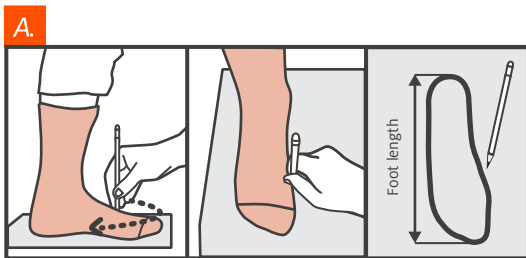

## What's my size?

Accurate measuring is vitally important to choose the right size.

To choose your size we recommend you to follow the instructions below. **It is suitable to make with the help of another person.** Before you start, please take a minute to read through all the instructions, so you can proceed to a correct measuring and to achieve the best fit.

**The measurement should be made at the end of the day when your feet are dilated and with socks on. Be seated while making the measurement.**

### A. FOOT LENGTH:

1. Put on your **socks** and pull them snug.
2. Put the **paper sheet** on the floor and put one foot on the paper.
3. With a **pencil**, trace carefully around your foot, creating an outline. Make sure that the pencil is always perpendicular to the sheet. Repeat the procedure for the other foot.
4. With a **ruler**, measure the length of each foot. Take 5 mm out (which is the size of the pencil) and record the length of the longest foot.

### B. INSTEP:

1. Place the **measuring tape** around the instep. Pull it snug, not tight. In case you don't have a measuring tape, place a **thread** around your instep and measure the result with the ruler.
2. Measure around the instep of each foot and record the larger one.