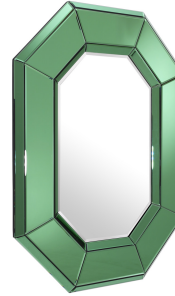

E I C H H O L T Z

25 YEARS OF LUXURY

SPECIFICATION SHEET

Item no.	111720
Item description	Mirror le Sereno green mirror glass 80 x 106 cm
Category	Mirrors
Type	Wall mirrors

ITEM MEASUREMENTS

Dimensions (cm)	80 x 106 x D. 4 cm
Dimensions (inch)	31.5" x 41.73" x 1.57" D
Net weight (kg)	21

SPECIFICATIONS

Material(s)	Mirror glass MDF
Finish(es)/colour(s)	Green mirror glass bevelled mirror glass
Suitable for	Indoor use only
Mirror hanging system	French cleat, horizontal & vertical

PACKAGE INFORMATION (MTR/KG)