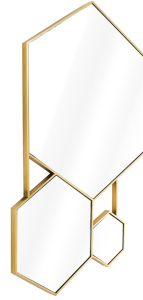

E I C H H O L T Z

25 YEARS OF LUXURY

SPECIFICATION SHEET

Item no.	111663
Item description	Mirror Hexa gold finish
Category	Mirrors
Type	Wall mirrors

ITEM MEASUREMENTS

Dimensions (cm)	87 x H. 132 x D. 3 cm
Dimensions (inch)	34.25" x 51.97" H x 1.18" D
Net weight (kg)	26

SPECIFICATIONS

Material(s)	Stainless steel Mirror glass
Finish(es)/colour(s)	Gold finish
Suitable for	Indoor use only
Stainless steel grade	SAE 304
Mirror hanging system	French cleat, horizontal

PACKAGE INFORMATION (MTR/KG)