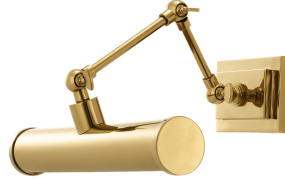

## SPECIFICATION SHEET

<b>Item no.</b>	111623
<b>Item description</b>	Wall Lamp Pacific gold finish
<b>Category</b>	Lighting
<b>Type</b>	Wall lamps

### SPECIFICATIONS

<b>Material(s)</b>	Iron   Brass
<b>Finish(es)/colour(s)</b>	Gold finish
<b>Suitable for</b>	Indoor use only
<b>Lamp holder type   qty</b>	E14   2
<b>Switch</b>	No
<b>Dimmer</b>	Not included
<b>Wire type</b>	2 x 0,75
<b>Wire length (cm)</b>	15
<b>Wire length (inch)</b>	5,91
<b>Plug type</b>	Not applicable
<b>Max. wattage</b>	40 watt