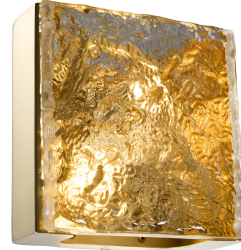

E I C H H O L T Z

25 YEARS OF LUXURY

SPECIFICATION SHEET

Item no.	111585
Item description	Wall Lamp St Kitts brass plated
Category	Lighting
Type	Wall lamps

ITEM MEASUREMENTS

Dimensions (cm)	A. 24 B. 12,5 C. 23 cm
Dimensions (inch)	A. 9.45" B. 4.92" C. 9.06"
Net weight (kg)	5

Dimensions are indicated as follows: **A = width | B = depth | C = height**

SPECIFICATIONS

Material(s)	Glass Stainless steel Brass
Finish(es)/colour(s)	Brass plated handmade glass
Suitable for	Indoor use only
Lamp holder type qty	E14 2
Switch	No
Dimmer	Not included
Wire type	2 x 0,75
Wire length (cm)	50
Wire length (inch)	19,69
Plug type	Not applicable
Max. wattage	40 watt
Stainless steel grade	SAE 201