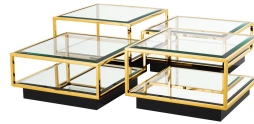

E I C H H O L T Z

25 YEARS OF LUXURY

SPECIFICATION SHEET

Item no.	111415
Item description	Coffee Table Tortona gold finish set of 4
Category	Tables
Type	Coffee tables

ITEM MEASUREMENTS

Dimensions (cm)	65 x 65 x H. 40 cm 65 x 65 x H. 32 cm
Dimensions (inch)	25.59" x 25.59" x 15.75" H 25.59" x 25.59" x 12.6" H
Net weight (kg)	105

SPECIFICATIONS

Material(s)	111415A: Stainless steel Mirror glass MDF 111415B: Stainless steel Mirror glass MDF 111415C: Glass
Suitable for	Indoor use only
Tabletop thickness (mm)	1,2
Tabletop thickness (inch)	0,47
Stainless steel grade	SAE 201
Assembly	No assembly required

PACKAGE INFORMATION (MTR/KG)

111415A - Coffee Table Tortona gold - 65 x 65 x H. 32 cm - 2pc(s)

Package measurements	0,705 x 0,705 x 0,375
Volume	0,1864
Gross weight (kg)	17,40

111415B - Coffee Table Tortona gold - 65 x 65 x H. 40 cm - 2pc(s)

Package measurements	0,705 x 0,705 x 0,455
Volume	0,2261
Gross weight (kg)	18,20

111415C - Coffee Table Tortona - Glass - 1pc(s)

Package measurements	0,675 x 0,675 x 0,12
Volume	0,0547
Gross weight (kg)	43,60