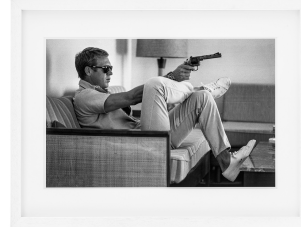

E I C H H O L T Z

25 YEARS OF LUXURY

SPECIFICATION SHEET

| | |
|-------------------------|-------------------------------------|
| Item no. | 110866 |
| Item description | Print EC246 Steve McQueen takes Aim |
| Category | Wall decoration |
| Type | Prints |

ITEM MEASUREMENTS

| | |
|--------------------------|-------------------|
| Dimensions (cm) | 85 x H. 64,5 cm |
| Dimensions (inch) | 33.46" x 25.39" H |

| | |
|------------------------|---|
| Net weight (kg) | 6 |
|------------------------|---|