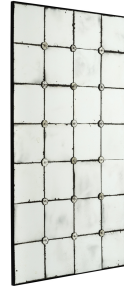

## SPECIFICATION SHEET

<b>Item no.</b>	110692
<b>Item description</b>	Mirror Cedar antique mirror glass
<b>Category</b>	Mirrors
<b>Type</b>	Wall mirrors

### ITEM MEASUREMENTS

<b>Dimensions (cm)</b>	80 x H. 140 cm
<b>Dimensions (inch)</b>	31.5" x 55.12" H
<b>Net weight (kg)</b>	31

### SPECIFICATIONS

<b>Material(s)</b>	Mirror glass   MDF
<b>Finish(es)/colour(s)</b>	Antique mirror glass
<b>Suitable for</b>	Indoor use only
<b>Mirror hanging system</b>	French cleat, horizontal & vertical