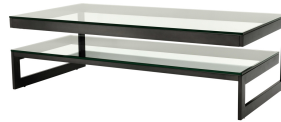

E I C H H O L T Z

25 YEARS OF LUXURY

SPECIFICATION SHEET

Item no.	110368
Item description	Coffee Table Gamma bronze finish
Category	Tables
Type	Coffee tables

ITEM MEASUREMENTS

Dimensions (cm)	150 x 80 x H. 46 cm
Dimensions (inch)	59.06" x 31.5" x 18.11" H

SPECIFICATIONS

Material(s)	110368A: Stainless steel 110368B: Glass
Suitable for	Indoor use only
Assembly	This product requires assembly

PACKAGE INFORMATION (MTR/KG)

110368A - Coffee Table Gamma bronze finish - Stand - 1pc(s)

Package measurements	1,635 x 0,48 x 0,145
Volume	0,1138
Gross weight (kg)	19,20

110368B - Coffee Table Gamma bronze finish - Glass - 1pc(s)

Package measurements	1,31 x 1,31 x 0,065
Volume	0,1115
Gross weight (kg)	50,00