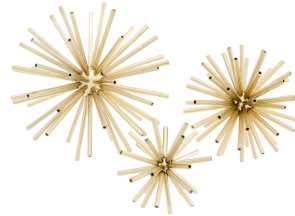

## SPECIFICATION SHEET

<b>Item no.</b>	110345
<b>Item description</b>	Object Meteor set of 3 polished brass
<b>Category</b>	Accessories
<b>Type</b>	Deco accessoires

### ITEM MEASUREMENTS

<b>Dimensions (cm)</b>	ø 27   ø 19   ø 14,5 cm
<b>Dimensions (inch)</b>	10.63" dia   7.48" dia   5.71" dia
<b>Net weight (kg)</b>	2