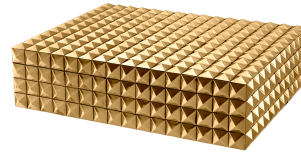

E I C H H O L T Z

25 YEARS OF LUXURY

SPECIFICATION SHEET

Item no.	110051
Item description	Box Vivienne gold finish L
Category	Accessories
Type	Boxes

ITEM MEASUREMENTS

Dimensions (cm)	40 x 30 x H. 10 cm
Dimensions (inch)	15.75" x 11.81" x 3.94" H
Net weight (kg)	3

SPECIFICATIONS

Material(s)	MDF Brass
Finish(es)/colour(s)	Gold finish
Suitable for	Indoor use only

PACKAGE INFORMATION (MTR/KG)

Package measurements	0,525 x 0,39 x 0,185
Volume	0,0379
Gross weight (kg)	3,60