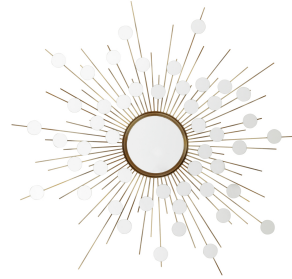

E I C H H O L T Z

25 YEARS OF LUXURY

SPECIFICATION SHEET

| | |
|-------------------------|--------------------|
| Item no. | 109969 |
| Item description | Mirror Reflections |
| Category | Mirrors |
| Type | Wall mirrors |

ITEM MEASUREMENTS

| | |
|--------------------------|---------------------------|
| Dimensions (cm) | 155 x 155 x D. 4 cm |
| Dimensions (inch) | 61.02" x 61.02" x 1.57" D |
| Net weight (kg) | 17 |

SPECIFICATIONS

| | |
|------------------------------|-------------------------------------|
| Material(s) | Mirror glass Iron MDF |
| Finish(es)/colour(s) | Antique brass finish mirror glass |
| Suitable for | Indoor use only |
| Mirror hanging system | D-rings, horizontal |