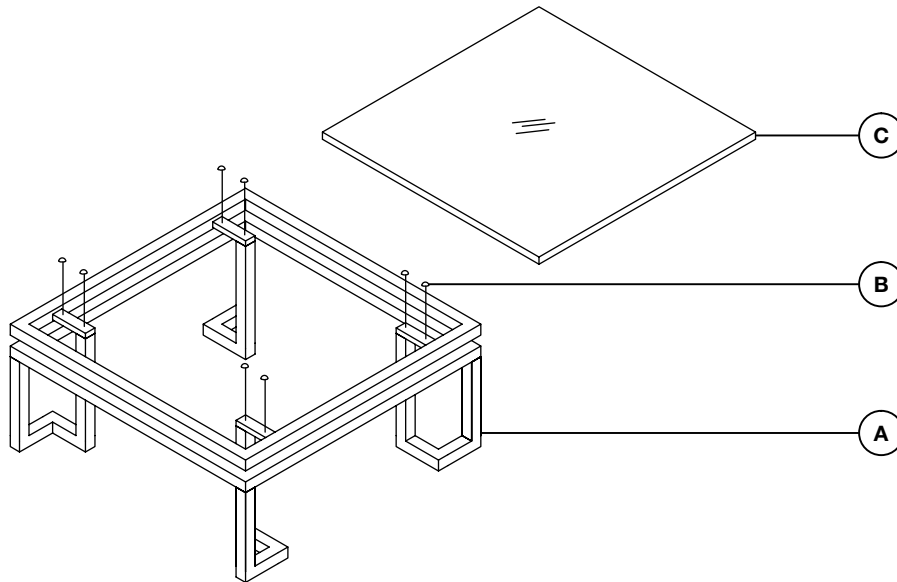

E I C H H O L T Z

109992 COFFEE TABLE PALMER GOLD FINISH

ASSEMBLY INSTRUCTION

PARTS

1x

(A)

8x

(B)

1x

(C)

1

2