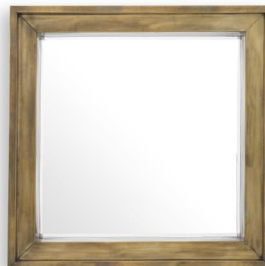

E I C H H O L T Z

SPECIFICATION SHEET

Item no.	113612
Item description	Mirror Magenta square vintage brass finish
Category	Mirrors
Type	Wall mirrors

ITEM MEASUREMENTS

Dimensions (cm)	100 x 100 x D. 20 cm
Dimensions (inch)	39.37" x 39.37" x 7.87" D
Mirror dimensions (cm)	80 x 80 cm
Mirror dimensions (inch)	31.5" x 31.5"
Net weight (kg)	28

SPECIFICATIONS

Material(s)	Stainless steel MDF Mirror glass
Finish(es)/colour(s)	Vintage brass finish
Suitable for	Indoor use/dry locations only
Hanging method length (cm)	French cleat, horizontal & vertical
Stainless steel grade	SAE 201
Mirror hanging system	French cleat, horizontal & vertical