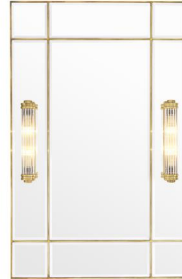

E I C H H O L T Z

SPECIFICATION SHEET

Item no.	112921
Item description	Mirror Beaumont with light vintage brass finish
Category	Mirrors
Type	Wall mirrors

ITEM MEASUREMENTS

Dimensions (cm)	90 x 140 x D. 13 cm
Dimensions (inch)	35.43" x 55.12" x 5.12" D
Mirror dimensions (cm)	51 x 101 18 x 101 18 x 18 cm
Mirror dimensions (inch)	20.08" x 39.76" 7.09" x 39.76" 7.09" x 7.09"
Net weight (kg)	42

SPECIFICATIONS

Material(s)	112921A: Stainless steel Iron Mirror glass MDF 112921B: Stainless steel Glass Brass
Suitable for	Indoor use/dry locations only
Lamp holder type qty	E14 4
Hanging method length (cm)	French cleat, vertical
Wire type	2 core double insulated + earth wire (0,75mm ²)
Max. wattage	15 watt
Voltage	220 - 240 Volt
CE test certificate	Pass 2019
Mirror hanging system	French cleat, vertical

PACKAGE INFORMATION (MTR/KG)

112921A - Mirror Beaumont with light vin brass fin - Mirror - 1pc(s)

Package measurements	1,53 x 1,02 x 0,14
Volume	0,2185
Gross weight (kg)	44,00

112921B - Mirror Beaumont with light vin brass fin - Lamps - 1pc(s)