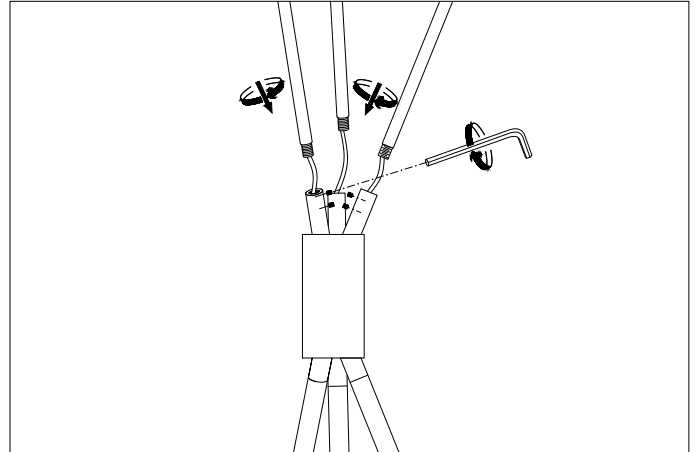

2. Fix the three arms with the screws supplied.