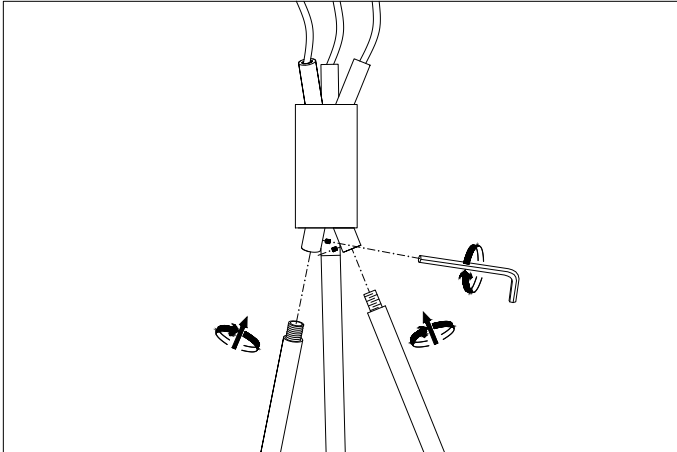

Item type

Floorlamp

Item name

Costner

Attention!

Do not connect your luminaire to electricity until its fully assembled.

Care instructions:

Wipe with a soft cloth, do not use chemicals or abrasive cleaning materials.

Eichholtz B.V.

Delfweg 52
2211 VN Noordwijkerhout
The Netherlands

🏠 www.eichholtz.com
✉ service@eichholtz.com
☎ +31 (0)252 515 850

1. Fix the two legs with the screws supplied.