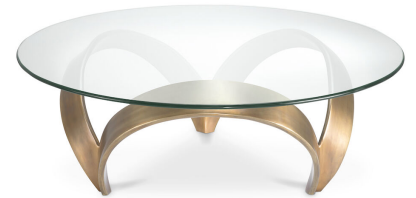

## SPECIFICATION SHEET

Item no.	118638
Item description	Coffee Table Soquel vintage brass finish Vintage brass finish   clear glass top
Suitable for	Indoor use/dry locations only
Net weight (kg)	44.1
Net weight (lbs)	97.2

## DIMENSIONS

Dimensions (cm)	Ø 110   H. 36.5 cm
Dimensions (inch)	Ø 43.31"   H. 14.37"
Glass thickness (mm)	12
Glass thickness (inch)	0.47

## MATERIALS

118027	Coffee Table Soquel vintage brass finish - Stand Aluminium
118636	Coffee Table Soquel - ø 110 cm 12mm clear glass Glass
Glass type	Tempered glass